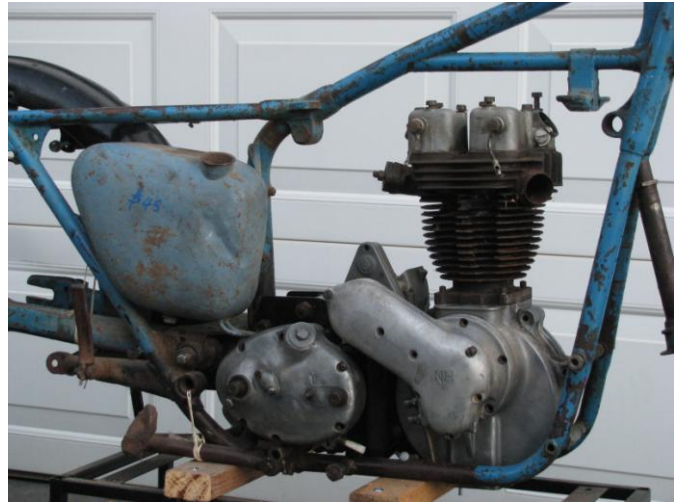

## FOR SALE – 1955 NH BASKET CASE

Incomplete swinging arm 350cc NH - \$1200. Engine No: LB 1057; Frame No: DU 2720; Gearbox No: GB5 L54.  
Location: Kew, Victoria.

### Comes with following new parts:

- Handle Bars c/w levers
- Clutch Plate Set
- Rocket Box caps - pair
- Tappet Push Rods
- Burman filler cap
- Foot Peg Rubbers
- Ariel Grips with motif
- Rear brake cable
- Fork seals - Pair
- Millar Horn Switch
- Choke Lever
- Lever
- Lucas type 8 A Tail Light
- Burman Kick Start and Gear rubber set
- Battery Carrier
- Chain Guard - two piece